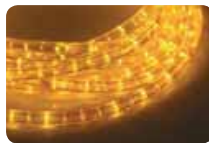

LED ROPELIGHT

Product&Family Code: 099 001 0001

CLEAR, 31 lm/m

YELLOW, 8 lm/m

BLUE, 7,8 lm/m

GREEN, 32,5 lm/m

RED, 6,8 lm/m

COLORFUL, 13 lm/m

Technical Data

Voltage (V)	220-240V
Power (W/m)	1.8
LED Type	LED
Colour Render Index (Ra)	>Ra70
Colour Temperature (K)	Clear / Yellow / Blue Green / Red / Colorful
Materials	Silicon
Protection Class	II
Dimmable	No
EEL	A to A++
Warm-up time up to 60 %of the full light output	Instant Full Light
Standart Length:	1m / 30 LED
Rated Life (hrs) Ⓢ	25.000
IP Rating	44
Power Factor	0.4
Beam Angle	120°
Starting Time	<0.2s
Number of ON-OFF cycling	x25.000